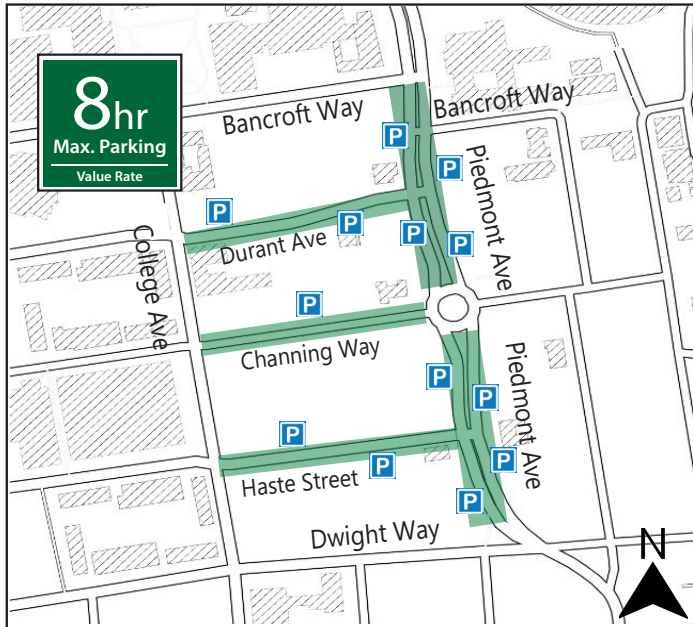

New visitor parking options in the Southside

As part of the **goBerkeley SmartSpace** pilot program

Paid Visitor Parking in RPP Area I

Coming Soon

STARTING OCTOBER 2022

In October 2022,

The City will introduce paid visitor parking in parts of Residential Preferential Parking (RPP) Area I to increase parking availability for residents and visitors.

Area I Annual & Visitor Permit Holders:

- Will be exempt from the new restrictions

Visitors without RPP Permits:

- May park up to 8 hours max at \$2.00/hour
- Payment required 8am-7pm, Monday to Friday

Payment Options:

- **Pay on your phone** using the ParkMobile app (parkmobile.io / Zone #19800) **OR**
- **Pay by credit/debit card or coins** at a new parking kiosk
 - ***New*** Enter your license plate to register payment
 - Proceed to your destination without returning to your vehicle

New parking payment kiosks and signage will be installed on:

- **2700 blocks of Durant Avenue, Channing Way, and Haste Street**
- **2300 and 2400 blocks of Piedmont Avenue**

goBerkeley SmartSpace is a grant-funded pilot program studying ways to provide more visitor travel options and reduce frequent vehicle re-parking (shuffling) in the Southside and Elmwood neighborhoods. The City is also working with Telegraph and Elmwood businesses to provide more travel options for local employees. This winter, the City may change the hourly rate for visitors based on how parking is being used. In summer 2023, the City will conduct a full evaluation of the pilot program. Depending on the results, visitor paid parking in RPP Area I may be retained or removed.