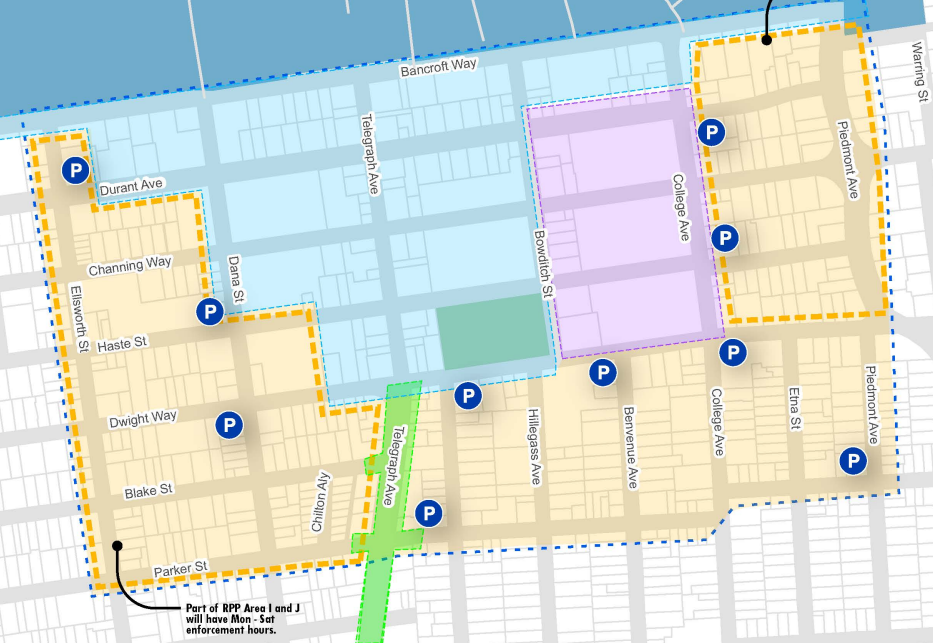

Southside/Telegraph

UC Berkeley

Proposed Parking Pricing

Except Permit Holders

- **P** New Pilot Parking Stations
  $1.50 flat rate, 8 hrs max.
  8:00 AM - 7:00 PM.
  Mon - Sat.
- **■** New Enforcement Hours

1. ### Existing Metered Parking
2. **■** goBerkeley Value ($2.75/hr)
   - **■** goBerkeley Value ($1.00/hr)
   - **■** goBerkeley Premium ($3.00/hr)